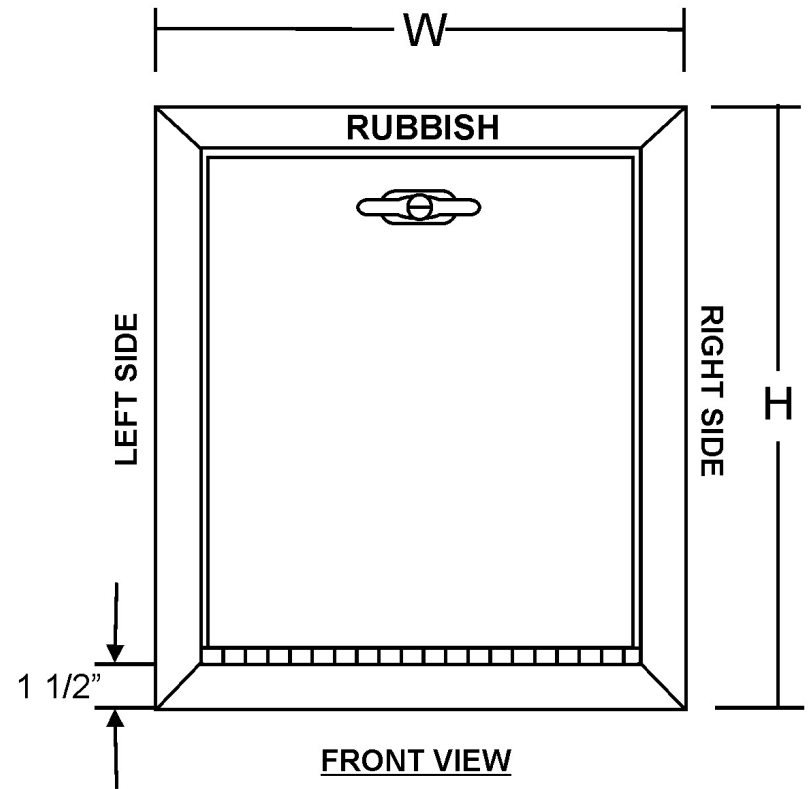

15"x18" BOTTOM HINGED
T/D U.L. APPROVED
w/ RUBBER BAFFLE
(NTS)